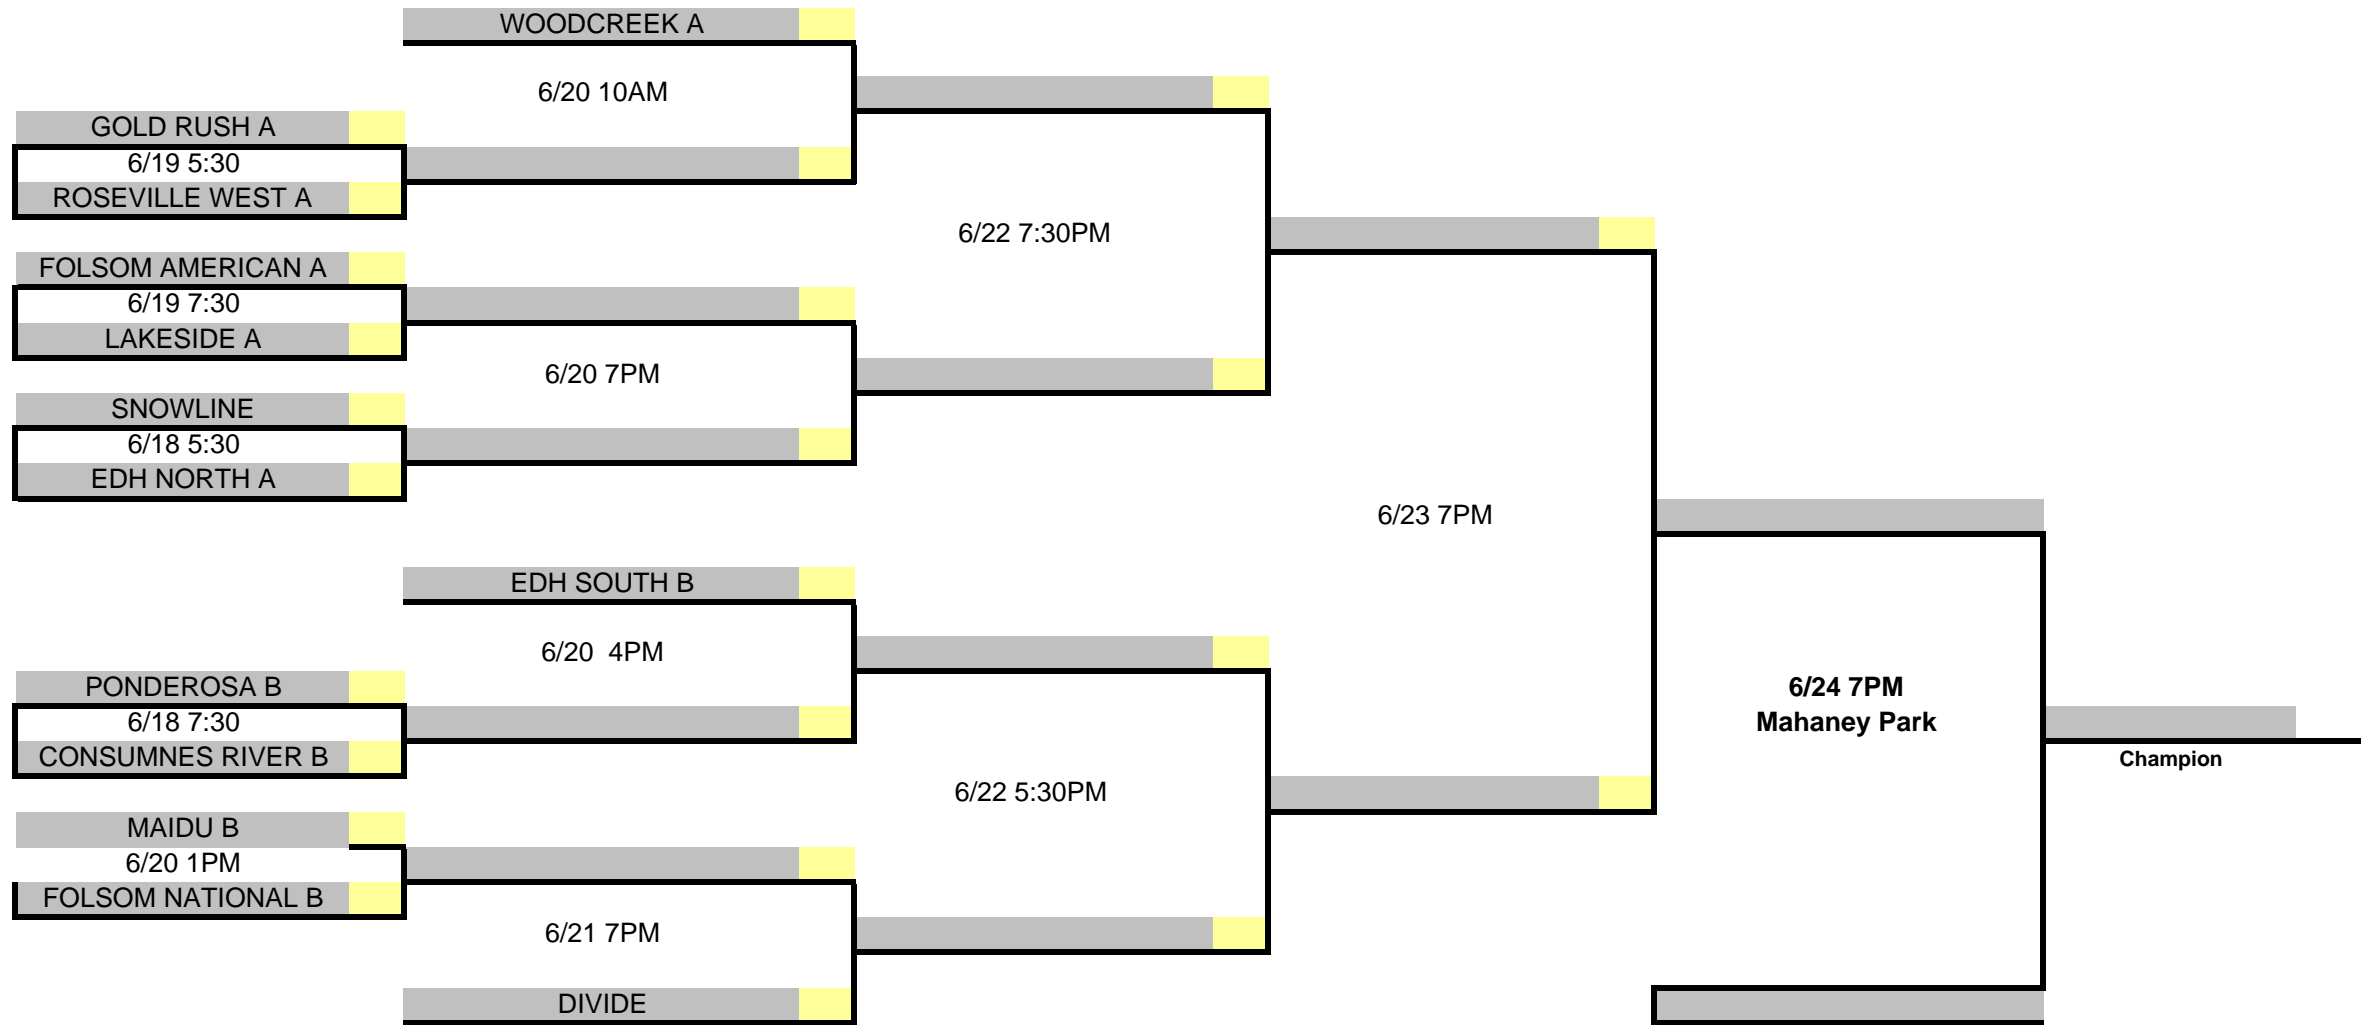

MAJOR TOC SITE 1 - MAHANEY PARK, WOODCREEK

MAJOR TOC SITE 2 - KUNTZ FIELD, FOLSOM AMERICAN

JUNIOR TOC - MAHANEY PARK , WOODCREEK