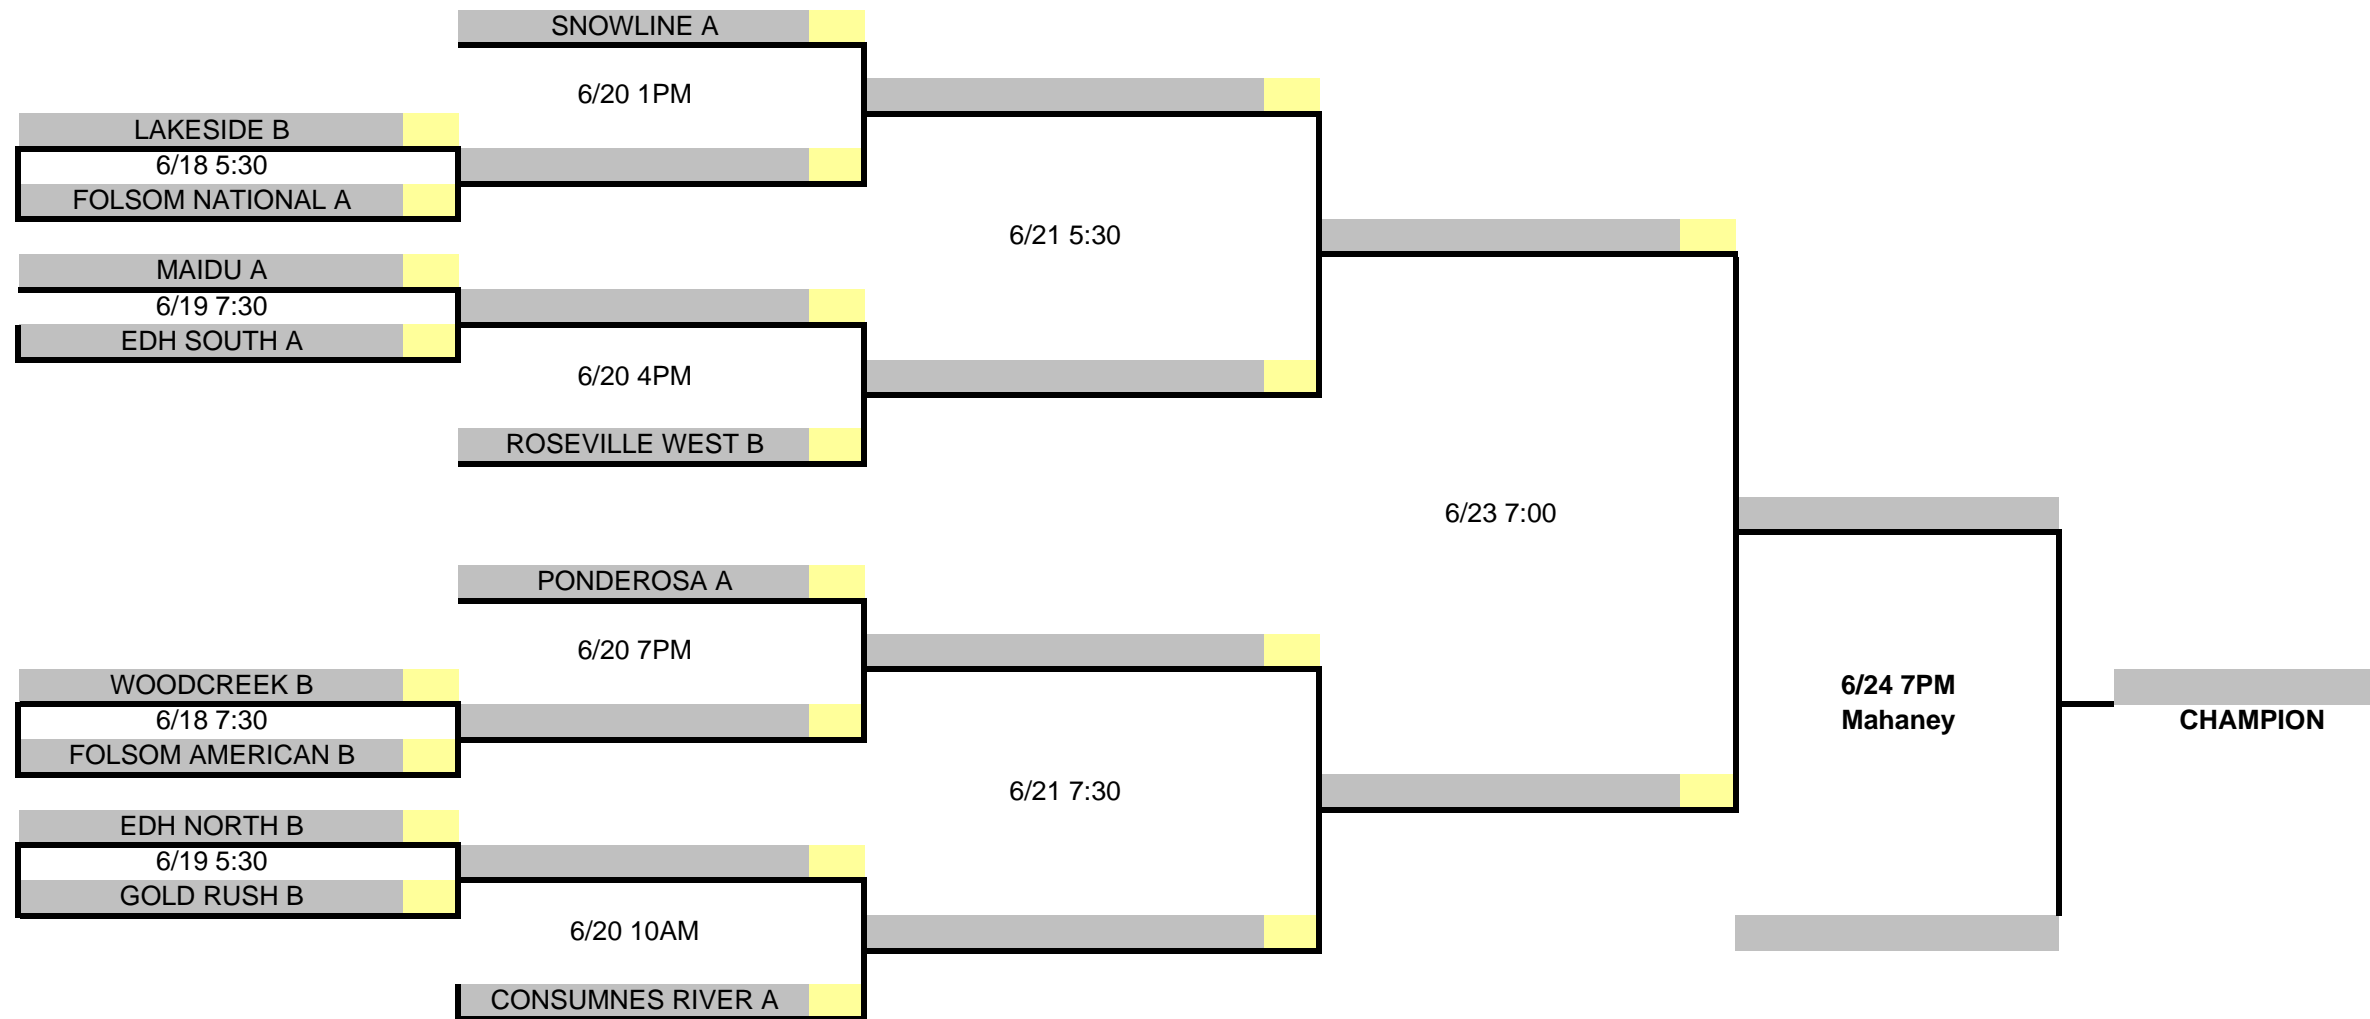

MAJOR TOC SITE 1 - MAHANEY PARK, WOODCREEK

MAJOR TOC SITE 2 - KUNTZ FIELD, FOLSOM AMERICAN

JUNIOR TOC - MAHANEY PARK , WOODCREEK