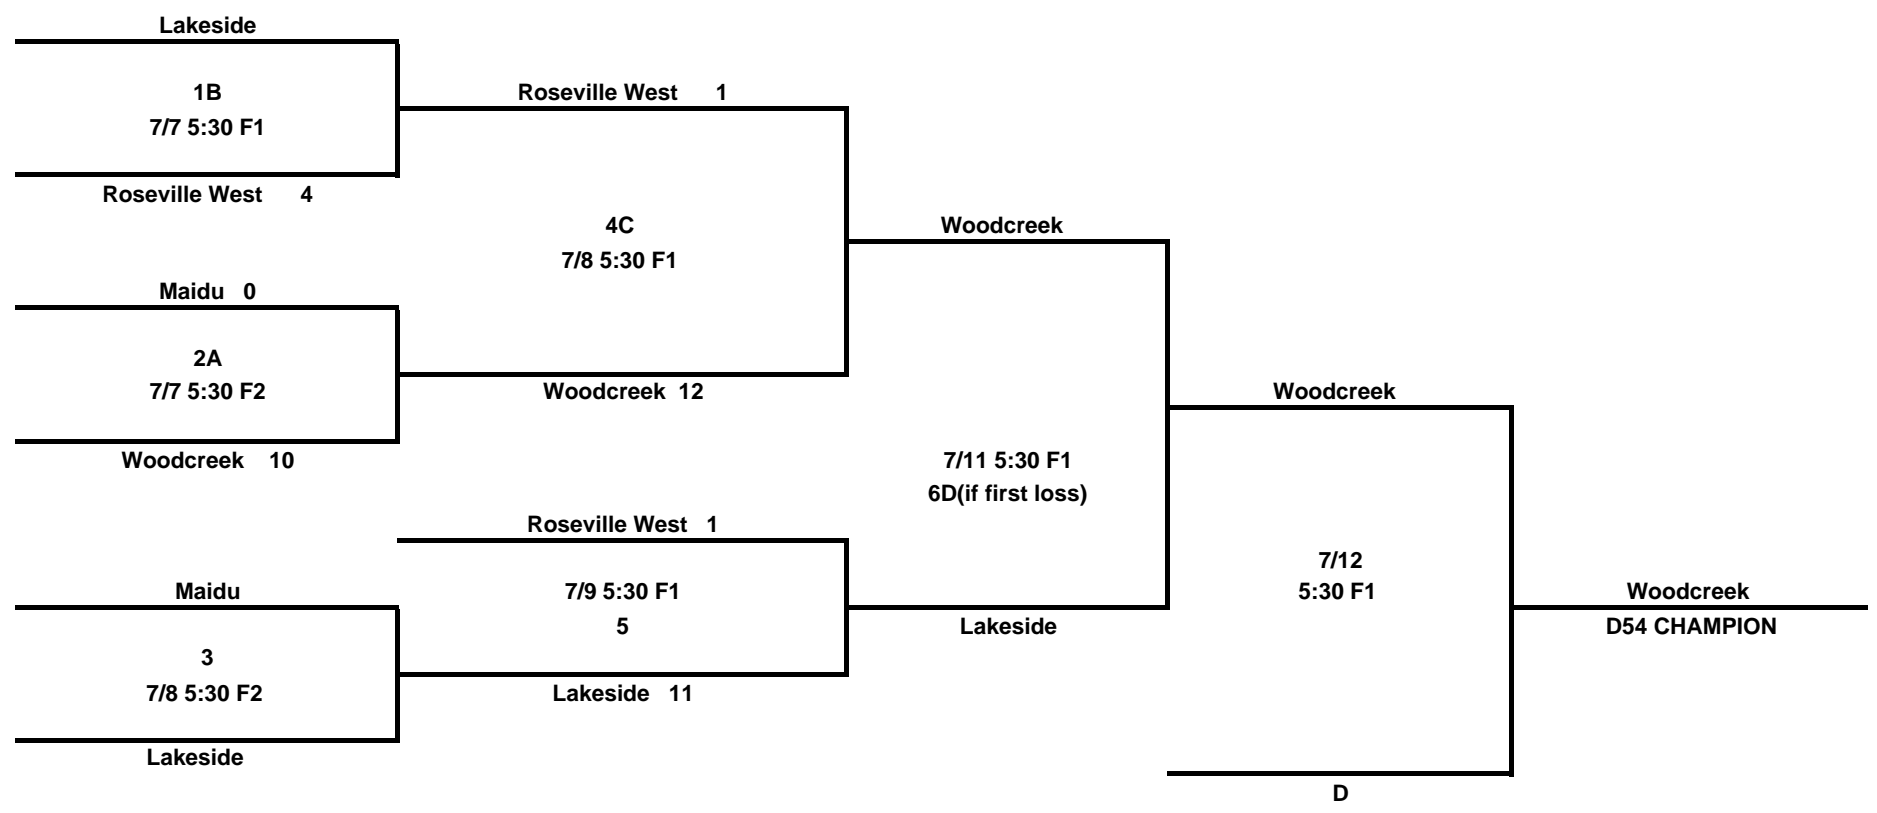

POOL A		POOL B	
1. MAIDU		1. ROSEVILLE WEST	
2. GOLD RUSH		2. EDH SOUTH	
3. LAKESIDE		3. EDH NORTH	
4. FOLSOM AMERICAN		4. FOLSOM NATIONAL	
5. PONDEROSA		5. WOODCREEK	

11 YEAR OLD ALL-STARS FEIST PARK - LAKESIDE LL

California District 54
Bob Fogle DA

	Winner	Score		Winner	Score
1 v. 4 6/27 9AM	Maidu	10 to 0	1 v. 4 6/27 11:30	R. West	17 to 3
2 v. 3 6/27 2PM	Lakeside	16 to 1	2 v. 3 6/27 4:30	EDH North	12 to 5
1 v. 5 6/28 11:30	Maidu	12 to 10	1 v. 5 6/28 9AM	Woodcreek	12 to 2
2 v. 4 6/28 4:30	F.American	13 to 1	2 v. 4 6/28 2PM	EDH South	3 to 1
1 v. 3 6/29 5:30PM F1	Lakeside	12 to 2	1 v. 3 6/29 5:30PM F2	R. West	6 to 0
4 v. 5 6/30 5:30PM F2	F.American	9 to 6	4 v. 5 6/30 5:30PM F1	Woodcreek	10 to 0
1 v. 2 7/1 5:30PM F1	Maidu	14 to 6	1 v. 2 7/1 5:30PM F2	R. West	12 to 2
3 v. 5 7/2 5:30PM F2	Lakeside	16 to 0	3 v. 5 7/2 5:30PM F1	Woodcreek	13 to 1
2 v. 5 7/3 5:30PM F2	Ponderosa	14 to 11	2 v. 5 7/3 5:30PM F1	Woodcreek	12 to 2
3 v. 4 7/6 5:30PM F1	Lakeside	9 to 3	3 v. 4 7/6 5:30PM F2	EDH North	10 to 6

[TOURNAMENT HOMEPAGE](#)