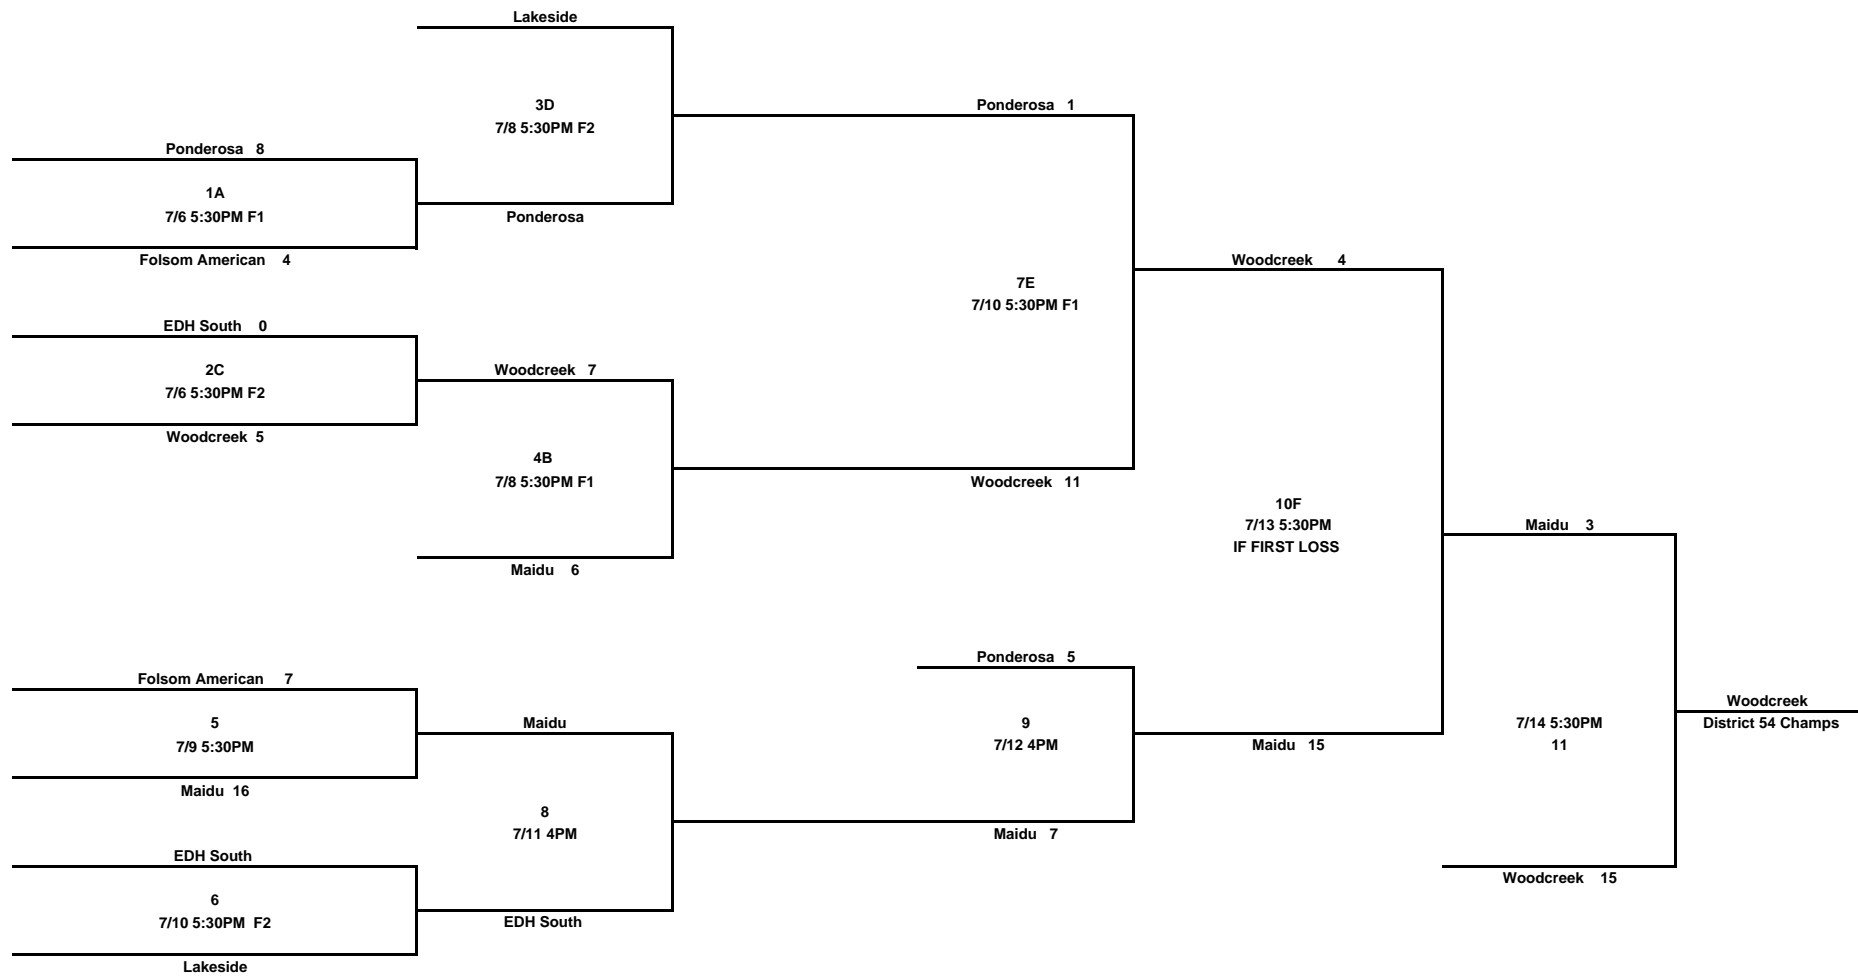

JUNIOR ALL-STARS UNION MINE HS - GOLD RUSH LL

[TOURNAMENT HOMEPAGE](#)

California District 54
Bob Fogle DA

POOL A			POOL B			POOL C					
1. LAKESIDE			1. PONDEROSA			1. WOODCREEK					
2. FOLSOM AMERICAN			2. EDH SOUTH			2. FOLSOM NATIONAL					
4. SNOWLINE			3. GOLD RUSH			3. EDH NORTH					
			4. ROSEVILLE WEST			4. MAIDU					
		Winner	Score			Winner	Score			Winner	Score
1 v. 4	6/27 10AM F1	Lakeside	15 to 5	1 v. 4	6/27 10AM F2	Ponderosa	12 to 4	1 v. 4	6/27 1PM F1	Woodcreek	13 to 3
2 v. 4	6/28 4PM F1	F. American	18 to 9	2 v. 3	6/27 4PM F1	EDH South	6 to 3	2 v. 3	6/27 4PM F2	EDH North	16 to 4
1 v. 2	7/1 5:30PM F1	Lakeside	15 to 10	2 v. 4	6/28 1PM F1	EDH South	20 to 8	2 v. 4	6/28 10AM F1	Maidu	15 to 1
				3 v. 1	6/28 10AM F2	Ponderosa	8 to 3	3 v. 1	6/28 4PM F2	Woodcreek	12 to 2
				1 v. 2	7/2 5:30PM F1	EDH South	13 to 0	1 v. 2	7/1 5:30PM F2	Woodcreek	15 to 10
				3 v. 4	7/3 5:30PM F2	R. West	7 to 6	3 v. 4	7/3 5:30PM F1	Maidu	13 to 3