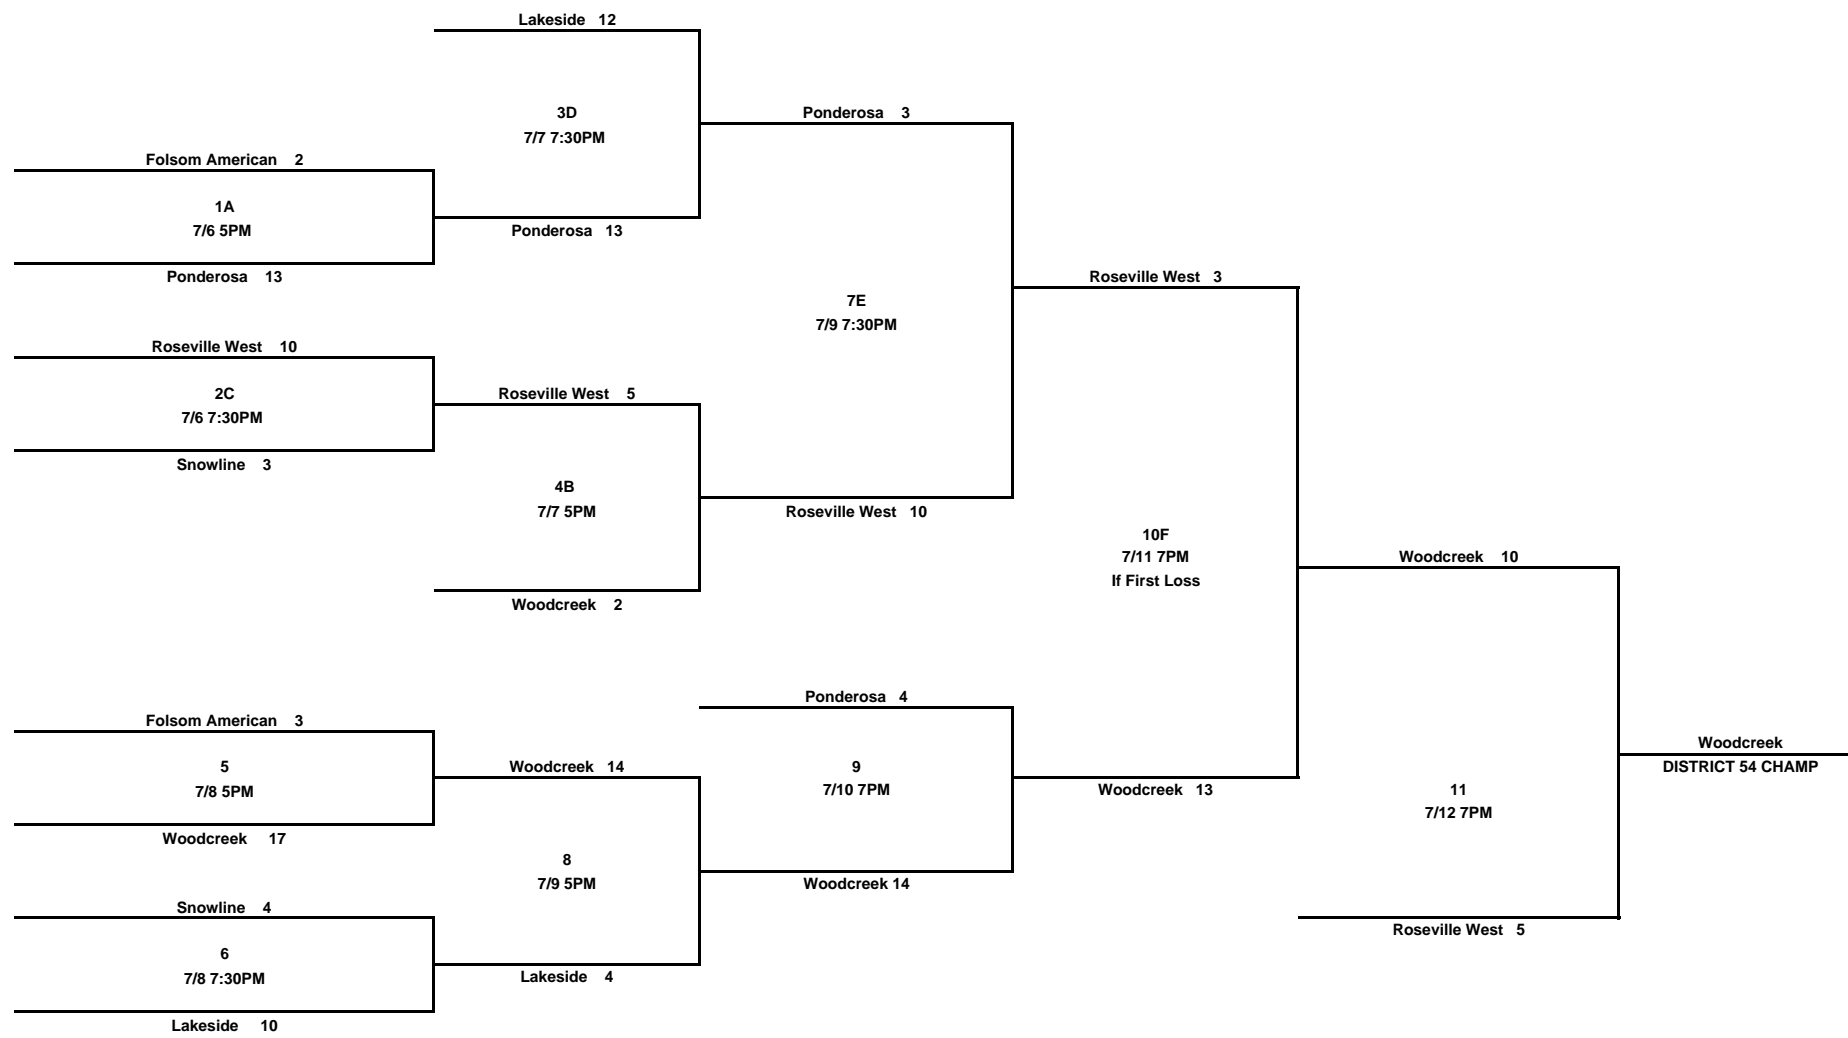

# 9/10 ALL-STARS MANN FIELD - FOLSOM NATIONAL

[TOURNAMENT HOMEPAGE](#)

California District 54  
Bob Fogle DA

POOL A				POOL B				POOL C			
1. MAIDU 2. ROSEVILLE WEST 3. SNOWLINE 4. DIVIDE				1. FOLSOM NATIONAL 2. EDH SOUTH 3. LAKESIDE 4. WOODCREEK				1. FOLSOM AMERICAN 2. GOLD RUSH 3. PONDEROSA 4. EDH NORTH			
		Winner	Score			Winner	Score			Winner	Score
1 v. 4	6/27 11AM	Maidu	6 to 0	1 v. 4	6/28 11AM	Woodcreek	16 to 2	1 v. 4	6/27 5PM	F. American	12 to 1
2 v. 3	6/27 1:30PM	R West	10 to 0	2 v. 3	6/28 1:30PM	Lakeside	5 to 2	2 v. 3	6/27 7:30PM	Ponderosa	20 to 1
2 v. 4	6/28 5PM	R West	12 to 1	2 v. 4	6/29 7:30PM	Woodcreek	12 to 2	2 v. 4	6/29 5PM	Gold Rush	17 to 11
3 v. 1	6/28 7:30PM	Snowline	11 to 8	3 v. 1	6/30 5PM	Lakeside	9 to 6	3 v. 1	6/30 7:30PM	F. American	13 to 2
1 v. 2	7/1 5PM	R West	14 to 3	1 v. 2	7/1 7:30PM	EDH South	18 to 4	1 v. 2	7/2 5PM	F. American	6 to 4
3 v. 4	7/3 7:30PM	Snowline	3 to 1	3 v. 4	7/2 7:30PM	Woodcreek	20 to 5	3 v. 4	7/3 5PM	Ponderosa	15 to 5

POOL A		POOL B	
1. MAIDU		1. ROSEVILLE WEST	
2. GOLD RUSH		2. EDH SOUTH	
3. LAKESIDE		3. EDH NORTH	
4. FOLSOM AMERICAN		4. FOLSOM NATIONAL	
5. PONDEROSA		5. WOODCREEK	